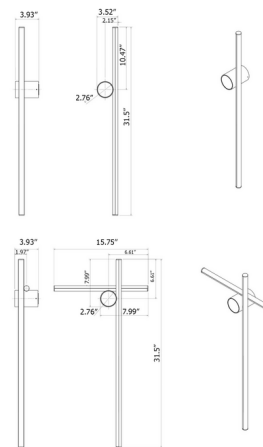

Coordinates Wall Sconce By FLOS

Description

Discover the captivating simplicity of the Flos Coordinates Wall Sconce, an ultra-sleek lighting display that makes a chic statement in both contemporary residential and commercial spaces. This minimalist fixture features either one or two refined strip lights, forming a clean, linear presence on your wall. Each element is meticulously crafted from extruded anodized aluminum and seamlessly fitted with an integrated LED strip diffused by platinum optical silicone, ensuring a smooth, consistent, and beautiful glow. Designed for straightforward installation, the Coordinates Wall Sconce includes a discreet backplate that neatly covers a standard US junction box, allowing for a clean, finished appearance. Its understated elegance and powerful linear illumination make it an ideal choice for hallways, architectural accents, or creating a sophisticated ambiance in modern interiors. This sconce proves that sometimes, the most striking statements are made with the purest forms.

Specifications

COLOR . . . . . Opal
BODY FINISH . . . . . Champagne
WATTAGE 15W
DIMMER . . . . . Standard 120V
DIMENSIONS . . . . . 31.5"W x 5.11"H
INTEGRATED LED MODULE . . . . . 1 x LED/15W/120V LED

Technical Information

COLOR RENDERING . . . . . 90 CRI
LAMP COLOR 2700K
LUMENS/WATT 64.13
LUMINOUS FLUX . . . . . 962 lumens

Shown in champagne / opal

CLICK TO VIEW PRODUCT

Notes: