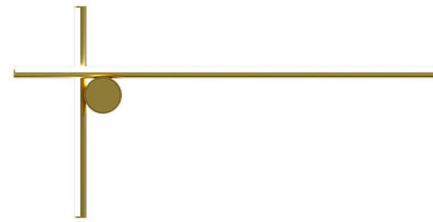

Description

Discover the captivating simplicity of the Flos Coordinates Wall Sconce, an ultra-sleek lighting display that makes a chic statement in both contemporary residential and commercial spaces. This minimalist fixture features either one or two refined strip lights, forming a clean, linear presence on your wall. Each element is meticulously crafted from extruded anodized aluminum and seamlessly fitted with an integrated LED strip diffused by platinum optical silicone, ensuring a smooth, consistent, and beautiful glow. Designed for straightforward installation, the Coordinates Wall Sconce includes a discreet backplate that neatly covers a standard US junction box, allowing for a clean, finished appearance. Its understated elegance and powerful linear illumination make it an ideal choice for hallways, architectural accents, or creating a sophisticated ambiance in modern interiors. This sconce proves that sometimes, the most striking statements are made with the purest forms.

Specifications

COLOR Opal
 BODY FINISH Champagne
 WATTAGE 24W
 DIMMER Standard 120V
 DIMENSIONS 15.7"W x 31.5"H
 INTEGRATED LED MODULE 1 x LED/24W/120V LED

Technical Information

COLOR RENDERING 90 CRI
 LAMP COLOR 2700K
 LUMENS/WATT 58.46
 LUMINOUS FLUX 1403 lumens