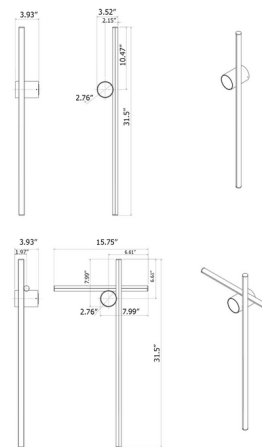

Shown in champagne / opal