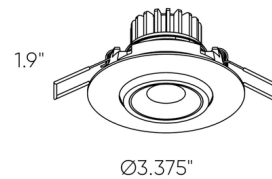

CLICK TO VIEW PRODUCT

Notes: