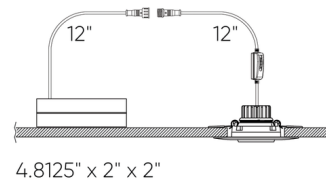

CLICK TO VIEW PRODUCT

Notes: