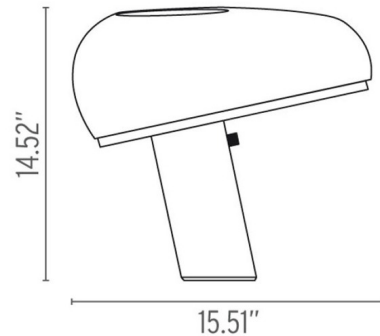

Lightology

lightology.com
866-954-4489
04-25-26

Project: _____

Company: _____

Location: _____ Fixture Type: _____

SPEC #: **FLO1051325**

Approved On: _____ Approved By: _____

Snoopy Table Lamp By FLOS

Description

The Snoopy Table Lamp is named for the beloved cartoon character and features a distinctive, light-hearted shape. Provides direct light through a thick glass disk and an enameled reflector complemented with a White Marble base. Touch sensor dimmer and 8 foot cord.

Shown in white marble / orange

Specifications

COLOR Orange
BODY FINISH White Marble
WATTAGE 100W
DIMMER Included
DIMENSIONS 15.51"W x 14.52"H
BULB NOT INCLUDED 1 x BT15/Medium (E26)/100W/120V Halogen
OTHER BULB OPTIONS 1 x BT15/Medium (E26)/120V LED
COUNTRY OF ORIGIN Italy