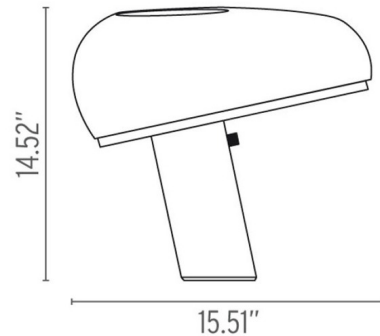

Lightology

lightology.com
866-954-4489
07-06-26

Project: _____

Company: _____

Location: _____ Fixture Type: _____

SPEC #: **FLO1051325**

Approved On: _____ Approved By: _____

Snoopy Table Lamp By FLOS

Description

The Snoopy Table Lamp is named for the beloved cartoon character and features a distinctive, light-hearted shape. Provides direct light through a thick glass disk and an enameled reflector complemented with a White Marble base. Touch sensor dimmer and 8 foot cord.

Shown in white marble / orange

Specifications

COLOR Orange
BODY FINISH White Marble
WATTAGE 100W
DIMMER Included
DIMENSIONS 15.51"W x 14.52"H
BULB NOT INCLUDED 1 x BT15/Medium (E26)/100W/120V Halogen
OTHER BULB OPTIONS 1 x BT15/Medium (E26)/120V LED
COUNTRY OF ORIGIN Italy