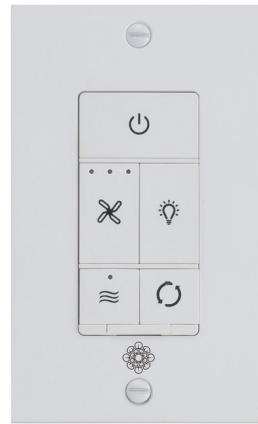

## ESSWC-11 3-Speed Fan / Light Wall Control By Visual Comfort Fan

### Description

The 3-Speed Fan / Light Wall Transmitter is for use with Monte Carlo Fans only. Reversing fan and light control. LED light dimmer. Variable breeze control.

Shown in white

### Specifications

COLOR	N/A
BODY FINISH	White
WATTAGE	N/A
DIMMER	N/A
DIMENSIONS	3.25"W x 5"H
BULB	N/A
COUNTRY OF ORIGIN	China

CLICK TO VIEW PRODUCT

Notes: