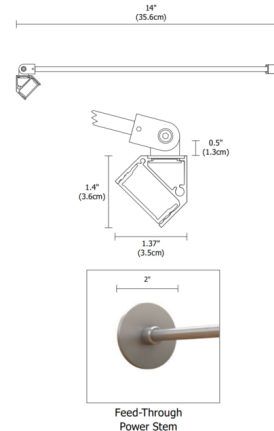

Shown in satin nickel