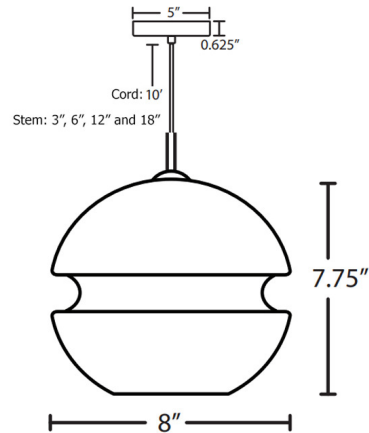

Description

The Hula Pendant is inspired by the trendy farmhouse looks of today. The European glass shade shines light around your room and is accented with a central band and bulb holder to add a hint of color. Available with a 120 inch cord or stem mount with one each 3 inch, 6 inch, 12 inch and 18 inch stems.

Specifications

COLOR	Black
BODY FINISH	Black
WATTAGE	60W
DIMMER	Standard 120V
DIMENSIONS	8"W x 7.75"H
BULB NOT INCLUDED	1 x Edison/Medium (E26)/60W/120V Incandescent
OTHER BULB OPTIONS	1 x A19/Medium (E26)/120V Incandescent 1 x A19/Medium (E26)/120V LED 1 x Edison/Medium (E26)/12V LED
COUNTRY OF ORIGIN	Germany

Technical Information

PRODUCT DIMENSIONS	Adj Cable/Stem: 120"
--------------------	----------------------

Shown in black / black

CLICK TO VIEW PRODUCT

Notes: