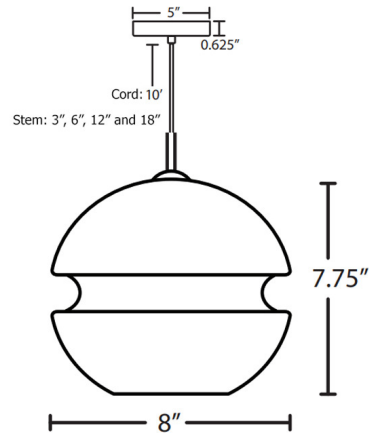

Shown in bronze / gold

CLICK TO VIEW PRODUCT

Notes: