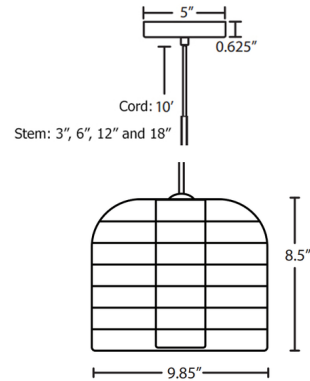

Shown in bronze / chartreuse

Specifications

COLOR	Chartreuse
BODY FINISH	Bronze
WATTAGE	40W
DIMMER	Standard 120V
DIMENSIONS	9.875"W x 8.5"H
BULB NOT INCLUDED	1 x T10/Medium (E26)/40W/120V Incandescent
COUNTRY OF ORIGIN	Germany

CLICK TO VIEW PRODUCT

Notes: