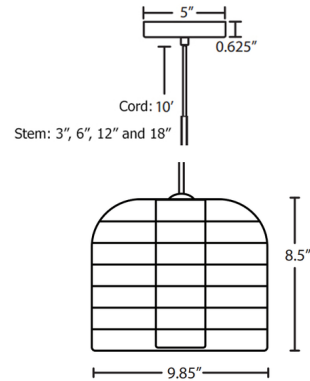

### Specifications

COLOR	Chartreuse
BODY FINISH	Bronze
WATTAGE	40W
DIMMER	Standard 120V
DIMENSIONS	9.875"W x 8.5"H
BULB NOT INCLUDED	1 x T10/Medium (E26)/40W/120V Incandescent
COUNTRY OF ORIGIN	Germany