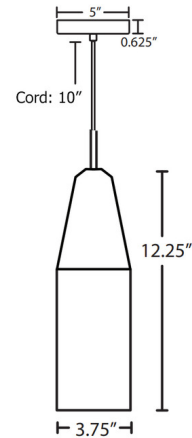

### Specifications

COLOR	Medium Ash
BODY FINISH	Black
WATTAGE	40W
DIMMER	Standard 120V
DIMENSIONS	3.75"W x 12.25"H
BULB NOT INCLUDED	1 x T10/Medium (E26)/40W/120V Incandescent
COUNTRY OF ORIGIN	China

### Technical Information

PRODUCT DIMENSIONS	Adjustable Cable Length: 120"
--------------------	-------------------------------

Shown in black / medium ash

CLICK TO VIEW PRODUCT

Notes: