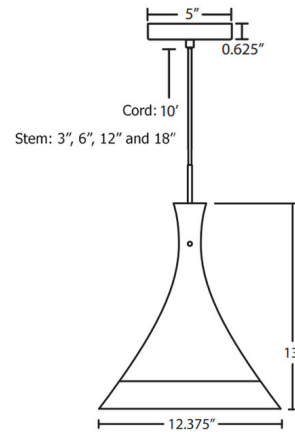

Specifications

COLOR	Silver Foil
BODY FINISH	Black
WATTAGE	60W
DIMMER	Standard 120V
DIMENSIONS	12.375"W x 13"H
BULB NOT INCLUDED	1 x A19/Medium (E26)/60W/120V Incandescent
COUNTRY OF ORIGIN	Germany

Technical Information

PRODUCT DIMENSIONS	Adj Cable/Stems: 120"
--------------------	-----------------------

Shown in black / silver foil

CLICK TO VIEW PRODUCT

Notes: