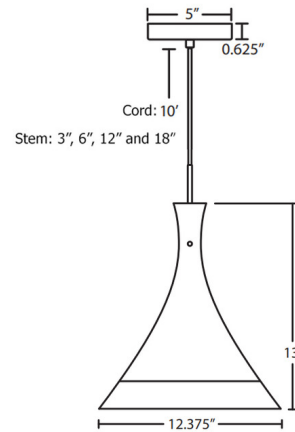

Description

The Rio Pendant is inspired by the beauty of the Hibiscus flower. The large scale fluted European glass is lined with foil, reflecting a warm glow across your space. Textured metal foil is applied to the inner surface of Clear glass with a matching polished cut ring placed between the metal foil and the clear rim. Available with Incandescent or LED lamping options.

Shown in black / silver foil

Specifications

COLOR	Silver Foil
BODY FINISH	Black
WATTAGE	60W
DIMMER	Standard 120V
DIMENSIONS	12.375"W x 13"H
BULB NOT INCLUDED	1 x A19/Medium (E26)/60W/120V Incandescent
COUNTRY OF ORIGIN	Germany

Technical Information

PRODUCT DIMENSIONS	Adj Cable/Stems: 120"
--------------------	-----------------------

CLICK TO VIEW PRODUCT

Notes: