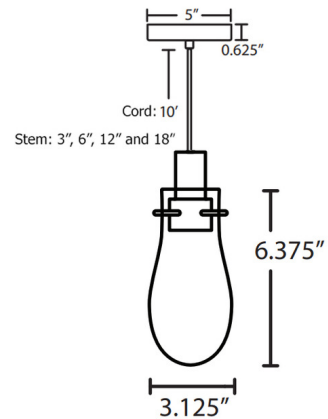

Specifications

COLOR Blue
BODY FINISH Black
WATTAGE 40W
DIMMER Standard 120V
DIMENSIONS 3.125"W x 6.375"H
BULB NOT INCLUDED . . . 1 x Edison Tube/Medium (E26)/40W/120V Incandescent
OTHER BULB OPTIONS 1 x Edison Tube/Medium (E26)/120V LED
COUNTRY OF ORIGIN Germany

Technical Information

PRODUCT DIMENSIONS Adj Cable/Stems: 120"

Shown in black / blue

CLICK TO VIEW PRODUCT

Notes: