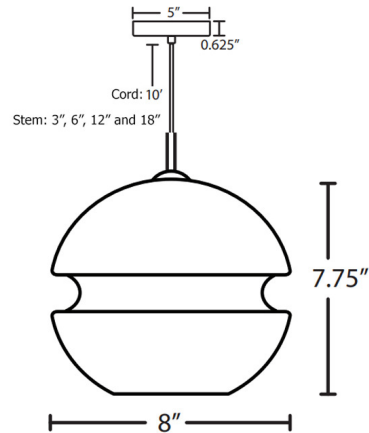

Description

The Hula Pendant is inspired by the trendy farmhouse looks of today. The European glass shade shines light around your room and is accented with a central band and bulb holder to add a hint of color. Available with a 120 inch cord or stem mount with one each 3 inch, 6 inch, 12 inch and 18 inch stems.

Specifications

| | |
|--------------------|--|
| COLOR | Black |
| BODY FINISH | Bronze |
| WATTAGE | 60W |
| DIMMER | Standard 120V |
| DIMENSIONS | 8"W x 7.75"H |
| BULB NOT INCLUDED | 1 x Edison/Medium (E26)/60W/120V Incandescent |
| OTHER BULB OPTIONS | 1 x A19/Medium (E26)/120V Incandescent 1 x A19/Medium (E26)/120V LED 1 x Edison/Medium (E26)/12V LED |
| COUNTRY OF ORIGIN | Germany |

Technical Information

PRODUCT DIMENSIONS Adj Cable/Stems: One 3", 6", 12" and 18" Included

Shown in black / black

CLICK TO VIEW PRODUCT

Notes: