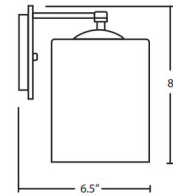

1WC: 5.875" L

Specifications

COLOR	Lava
BODY FINISH	Satin Nickel
WATTAGE	9W
DIMMER	Standard 120V
DIMENSIONS	5.875"W x 7.5"H x 6.5"D
BULB INCLUDED	1 x A19/Medium (E26)/9W/120V LED
COUNTRY OF ORIGIN	Germany

Technical Information

LAMP LIFE	30000 hours
COLOR RENDERING	90 CRI
LAMP COLOR	3000K
LUMENS/WATT	88.89
LUMINOUS FLUX	800 lumens