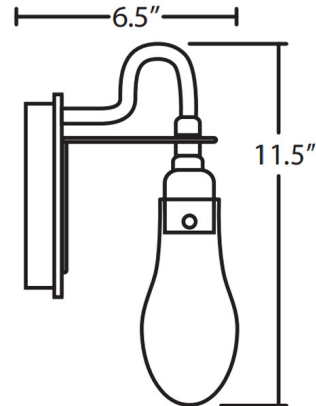

Lightology

lightology.com
866-954-4489
05-24-26

Project: _____

Company: _____

Location: _____ Fixture Type: _____

SPEC #: **BES1051596**

Approved On: _____ Approved By: _____

Wish Wall Sconce By Besa Lighting

Description

The Wish Wall Sconce brings a timeless beauty to your interior space. The classic teardrop shape features gradient glass seeming to hang gracefully from the frame.

Shown in black / smoke

Specifications

COLOR	Smoke
BODY FINISH	Black
WATTAGE	60W
DIMMER	Standard 120V
DIMENSIONS	5.9"W x 11.5"H x 6.5"D
BULB NOT INCLUDED	1 x Edison Tube/Medium (E26)/60W/120V Incandescent
OTHER BULB OPTIONS	1 x Edison Tube/Medium (E26)/120V LED
COUNTRY OF ORIGIN	Germany