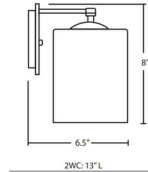

Specifications

COLOR	Lava
BODY FINISH	Satin Nickel
WATTAGE	120W
DIMMER	Standard 120V
DIMENSIONS	13"W x 8.5"H x 6.5"D
BULB NOT INCLUDED	2 x A19/Medium (E26)/60W/120V Incandescent
OTHER BULB OPTIONS	2 x A19/Medium (E26)/120V LED
COUNTRY OF ORIGIN	Germany