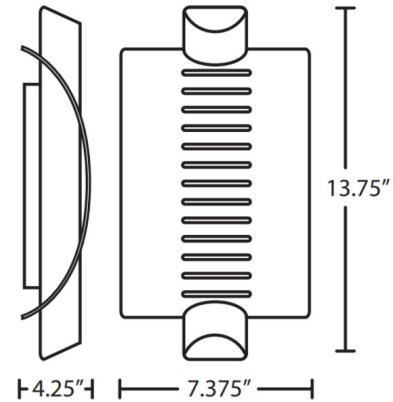

Shown in black / opal

CLICK TO VIEW PRODUCT

Notes: