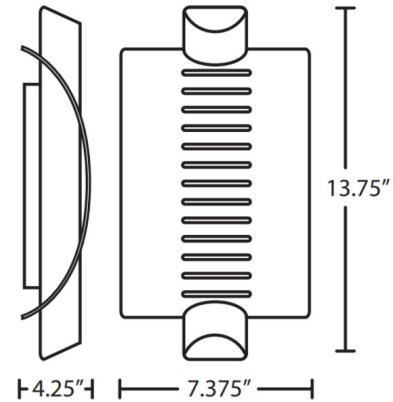

Description

The Bando Outdoor Wall Sconce brings a tranquil glow of light to your exterior space. The glass diffuser glows beautifully around and through the slits.

Specifications

COLOR	Opal
BODY FINISH	Black
WATTAGE	10W
DIMMER	Low Voltage Electronic
DIMENSIONS	7.375"W x 13.75"H x 4.25"D
BULB INCLUDED	1 x MR16/GU10/10W/120V LED
COUNTRY OF ORIGIN	Turkey

Technical Information

LAMP LIFE	30000 hours
COLOR RENDERING	90 CRI
LAMP COLOR	3000K
LUMENS/WATT	75.00
LUMINOUS FLUX	750 lumens

Shown in black / opal

CLICK TO VIEW PRODUCT

Notes: