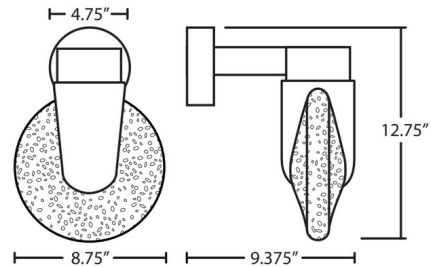

Shown in black / clear

Specifications

COLOR	Clear
BODY FINISH	Black
WATTAGE	60W
DIMMER	Standard 120V
DIMENSIONS	8.75"W x 12.75"H x 9.375"D
BULB NOT INCLUDED	1 x T10/Medium (E26)/60W/120V Incandescent
OTHER BULB OPTIONS	1 x T10/Medium (E26)/120V LED
COUNTRY OF ORIGIN	Turkey