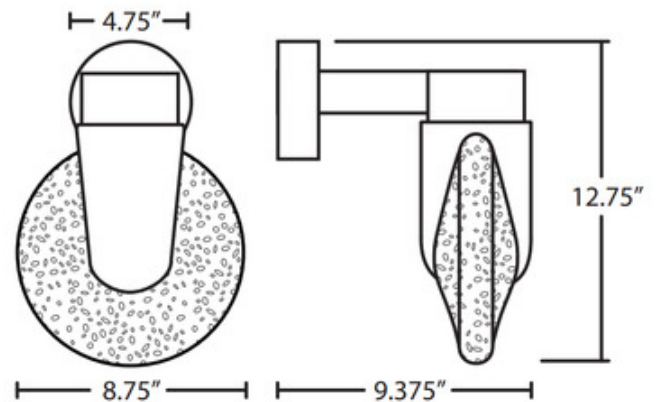

**BRAND**

Besa Lighting

**DESCRIPTION**

The Prada Outdoor Wall Sconce brings a decorative play of light to your exterior space. The Clear bubbled glass saucer seems to float from the cast aluminum body. Available with Incandescent or LED lamping options.

*Shown in: Black / Clear*

<b>SHADE COLOR</b>	Clear
<b>BODY FINISH</b>	Black
<b>WATTAGE</b>	60W
<b>DIMMER</b>	Standard 120V
<b>DIMENSIONS</b>	8.75"W x 12.75"H x 9.375"D
<b>BULB NOT INCLUDED</b>	
<b>LAMP</b>	1 x T10/Medium (E26)/60W/120V Incandescent 1 x T10/Medium (E26)/120V LED