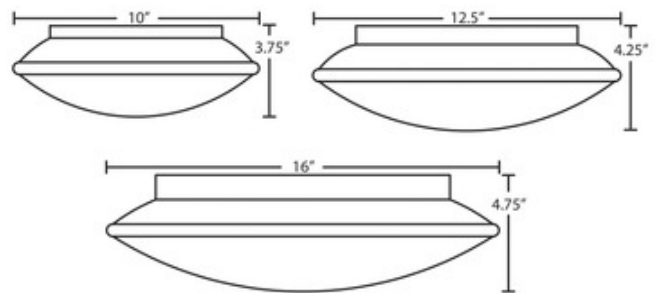

BRAND

Besa Lighting

DESCRIPTION

The Silk Ceiling Flush Light brings a clean decorative look to your interior space. The metal body has a glass diffuser with a colored ring to blend into your room. Available in three sizes with Incandescent or LED lamping options.

Shown in: Black / Gold

SHADE COLOR	Gold
BODY FINISH	Black
WATTAGE	60W
DIMMER	Standard 120V
DIMENSIONS	10"W x 3.75"H
BULB NOT INCLUDED	
LAMP	1 x A19/Medium (E26)/60W/120V Incandescent

SPEC # BES1051627

COMPANY	PROJECT	FIXTURE TYPE	APPROVED BY	DATE