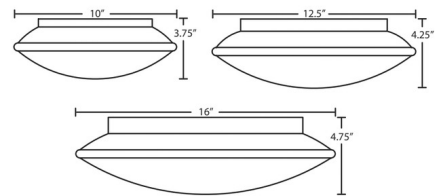

Shown in black / gold

Specifications

COLOR	Gold
BODY FINISH	Black
WATTAGE	60W
DIMMER	Standard 120V
DIMENSIONS	10"W x 3.75"H
BULB NOT INCLUDED	1 x A19/Medium (E26)/60W/120V Incandescent
COUNTRY OF ORIGIN	Turkey