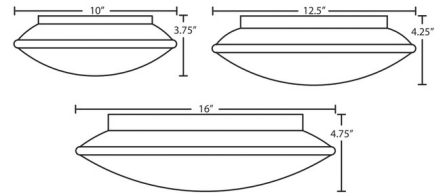

Shown in black / black

Specifications

COLOR	Black
BODY FINISH	Black
WATTAGE	180W
DIMMER	Standard 120V
DIMENSIONS	16"W x 4.75"H
BULB NOT INCLUDED	3 x A19/Medium (E26)/60W/120V Incandescent
COUNTRY OF ORIGIN	Turkey