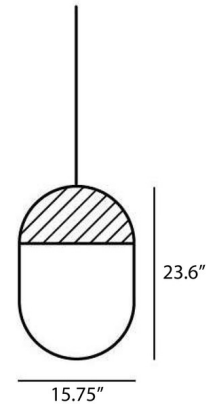

Description

The Geometric 1/3 Top Oval Pendant features a clean oval frame in Matte Black with a semi-circle of colored Brokis Glass diffusing light from an LED module. Choice of Glossy or Acid Etched glass.

Specifications

COLOR Amber Triplex Opal
BODY FINISH Matte Black
WATTAGE 10W
DIMMER Not Dimmable
DIMENSIONS 15.75"W x 23.6"H
INTEGRATED LED MODULE 1 x LED/10W/120V LED
COUNTRY OF ORIGIN Czech Republic

Technical Information

PRODUCT DIMENSIONS Canopy: 7.9"W x 3"H
LAMP LIFE 20000 hours
COLOR RENDERING 90 CRI
LAMP COLOR 2700K
LUMENS/WATT 125.00
LUMINOUS FLUX 1250 lumens

Shown in matte black / amber triplex opal

CLICK TO VIEW PRODUCT