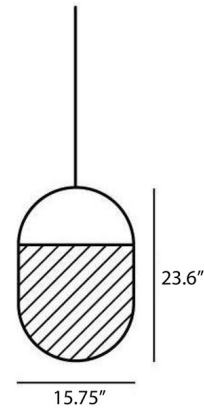

Description

The Geometric 2/3 Bottom Oval Pendant features a clean oval frame in Matte Black with an open semi-circle above colored Brokis Glass diffusing light from an LED module. Choice of Glossy or Acid Etched glass.

Specifications

COLOR Light Blue Triplex Opal
BODY FINISH Matte Black
WATTAGE 20W
DIMMER Not Dimmable
DIMENSIONS 15.75"W x 23.6"H
INTEGRATED LED MODULE 1 x LED/20W/120V LED
COUNTRY OF ORIGIN Czech Republic

Technical Information

PRODUCT DIMENSIONS Canopy: 7.9"W x 3"H
LAMP LIFE 20000 hours
COLOR RENDERING 90 CRI
LAMP COLOR 2700K
LUMENS/WATT 125.00
LUMINOUS FLUX 2500 lumens

Shown in matte black / light blue triplex opal