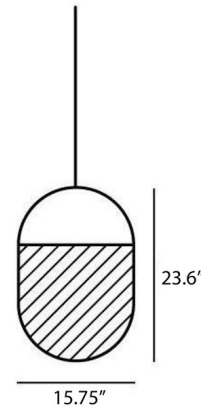

Description

The Geometric 2/3 Bottom Oval Pendant features a clean oval frame in Matte Black with an open semi-circle above colored Brokis Glass diffusing light from an LED module. Choice of Glossy or Acid Etched glass.

Specifications

COLOR Light Blue Triplex Opal
BODY FINISH Matte Black
WATTAGE 20W
DIMMER Not Dimmable
DIMENSIONS 15.75"W x 23.6"H
INTEGRATED LED MODULE 1 x LED/20W/120V LED
COUNTRY OF ORIGIN Czech Republic

Technical Information

PRODUCT DIMENSIONS Canopy: 7.9"W x 3"H
LAMP LIFE 20000 hours
COLOR RENDERING 90 CRI
LAMP COLOR 2700K
LUMENS/WATT 125.00
LUMINOUS FLUX 2500 lumens

Shown in matte black / light blue triplex opal