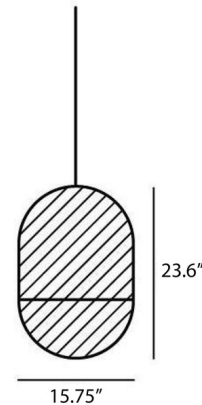

Description

The Geometric Full Bottom Oval Pendant features a Matte Black Metal frame filled with two Brokis Glass panes to diffuse light from an LED module. Choice of Glossy or Acid-Etched Glass.

Specifications

COLOR Triplex Opal Top Glass
BODY FINISH Glass Finish - Glossy
WATTAGE 30W
DIMMER Not Dimmable
DIMENSIONS 15.75"W x 23.6"H
INTEGRATED LED MODULE 1 x LED/30W/120V LED
COUNTRY OF ORIGIN Czech Republic

Technical Information

PRODUCT DIMENSIONS Canopy: 7.9"W x 3"H
LAMP LIFE 20000 hours
COLOR RENDERING 90 CRI
LAMP COLOR 2700K
LUMENS/WATT 125.00
LUMINOUS FLUX 3750 lumens

Shown in glass finish - glossy / triplex opal top glass