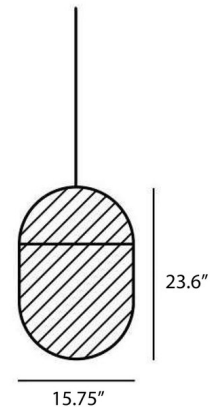

Lightology

lightology.com
866-954-4489
04-22-26

Project: _____

Company: _____

Location: _____ Fixture Type: _____

SPEC #: **BIS1052841**

Approved On: _____ Approved By: _____

Geometric Full Top Oval Pendant By Brokis

Description

The Geometric Full Top Oval Pendant features a Matte Black Metal frame filled with two Brokis Glass panes to diffuse light from an LED module. Choice of Glossy or Acid-Etched Glass.

Specifications

COLOR Grey Triplex Opal Top Glass
BODY FINISH Glass Finish - Glossy
WATTAGE 30W
DIMMER Not Dimmable
DIMENSIONS 15.75"W x 23.6"H
INTEGRATED LED MODULE 1 x LED/30W/120V LED
COUNTRY OF ORIGIN Czech Republic

Technical Information

PRODUCT DIMENSIONS Canopy: 7.9"W x 3"H
LAMP LIFE 20000 hours
COLOR RENDERING 90 CRI
LAMP COLOR 2700K
LUMENS/WATT 125.00
LUMINOUS FLUX 3750 lumens

Shown in glass finish - glossy / grey triplex opal top glass