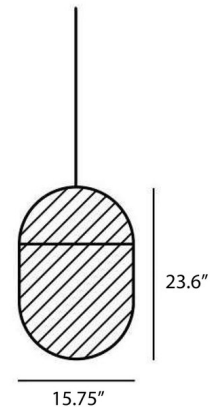

Lightology

lightology.com
866-954-4489
06-30-26

Project: _____

Company: _____

Location: _____ Fixture Type: _____

SPEC #: **BIS1052841**

Approved On: _____ Approved By: _____

Geometric Full Top Oval Pendant By Brokis

Description

The Geometric Full Top Oval Pendant features a Matte Black Metal frame filled with two Brokis Glass panes to diffuse light from an LED module. Choice of Glossy or Acid-Etched Glass.

Specifications

COLOR	Grey Triplex Opal Top Glass
BODY FINISH	Glass Finish - Glossy
WATTAGE	30W
DIMMER	Not Dimmable
DIMENSIONS	15.75"W x 23.6"H
INTEGRATED LED MODULE	1 x LED/30W/120V LED
COUNTRY OF ORIGIN	Czech Republic

Technical Information

PRODUCT DIMENSIONS	Canopy: 7.9"W x 3"H
LAMP LIFE	20000 hours
COLOR RENDERING	90 CRI
LAMP COLOR	2700K
LUMENS/WATT	125.00
LUMINOUS FLUX	3750 lumens

Shown in glass finish - glossy / grey triplex opal top glass