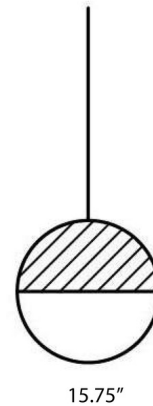

Lightology

lightology.com
866-954-4489
04-22-26

Project: _____

Company: _____

Location: _____ Fixture Type: _____

SPEC #: **BIS1052908**

Approved On: _____ Approved By: _____

Geometric Half Circle Top Pendant By Brokis

Description

The Geometric Half Circle Top Pendant features a clean circle frame in Matte Black with a semi-circle of colored Brokis Glass diffusing light from an LED module. Choice of Glossy or Acid Etched glass.

Specifications

COLOR Amber Triplex Opal
BODY FINISH Matte Black
WATTAGE 10W
DIMMER Not Dimmable
DIMENSIONS 15.75"W x 15.75"H
INTEGRATED LED MODULE 1 x LED/10W/120V LED
COUNTRY OF ORIGIN Czech Republic

Technical Information

PRODUCT DIMENSIONS Canopy: 7.9"W x 3"H
LAMP LIFE 20000 hours
COLOR RENDERING 90 CRI
LAMP COLOR 2700K
LUMENS/WATT 125.00
LUMINOUS FLUX 1250 lumens

Shown in matte black / amber triplex opal

CLICK TO VIEW PRODUCT