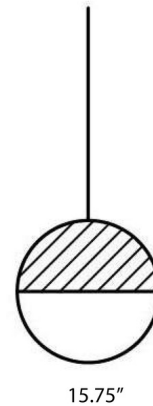

Lightology

lightology.com
866-954-4489
06-30-26

Project: _____

Company: _____

Location: _____ Fixture Type: _____

SPEC #: **BIS1052908**

Approved On: _____ Approved By: _____

Geometric Half Circle Top Pendant By Brokis

Description

The Geometric Half Circle Top Pendant features a clean circle frame in Matte Black with a semi-circle of colored Brokis Glass diffusing light from an LED module. Choice of Glossy or Acid Etched glass.

Specifications

COLOR Amber Triplex Opal
BODY FINISH Matte Black
WATTAGE 10W
DIMMER Not Dimmable
DIMENSIONS 15.75"W x 15.75"H
INTEGRATED LED MODULE 1 x LED/10W/120V LED
COUNTRY OF ORIGIN Czech Republic

Technical Information

PRODUCT DIMENSIONS Canopy: 7.9"W x 3"H
LAMP LIFE 20000 hours
COLOR RENDERING 90 CRI
LAMP COLOR 2700K
LUMENS/WATT 125.00
LUMINOUS FLUX 1250 lumens

Shown in matte black / amber triplex opal

CLICK TO VIEW PRODUCT