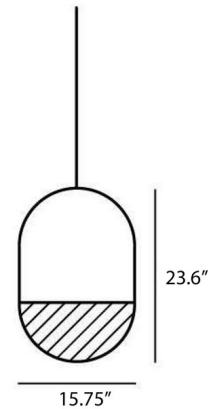

Description

The Geometric 1/3 Bottom Oval Pendant features a clean oval frame in Matte Black anchored with a semi-circle of colored Brokis Glass diffusing light from an LED module. Choice of Glossy or Acid Etched glass.

Specifications

COLOR Green Apple Triplex Opal
BODY FINISH Matte Black
WATTAGE 10W
DIMMER Not Dimmable
DIMENSIONS 15.75"W x 23.6"H
INTEGRATED LED MODULE 1 x LED/10W/120V LED
COUNTRY OF ORIGIN Czech Republic

Technical Information

PRODUCT DIMENSIONS Canopy: 7.9"W x 3"H
LAMP LIFE 20000 hours
COLOR RENDERING 90 CRI
LAMP COLOR 2700K
LUMENS/WATT 125.00
LUMINOUS FLUX 1250 lumens

Shown in matte black / green apple triplex opal