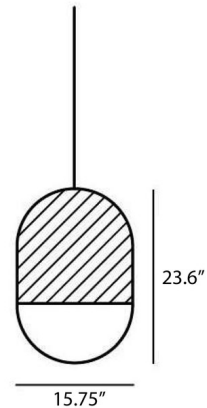

Description

The Geometric 2/3 Top Oval Pendant features a clean oval frame in Matte Black with an open semi-circle below panes of colored Brokis Glass diffusing light from an LED module. Choice of Glossy or Acid Etched glass.

Specifications

COLOR Dark Green Triplex Opal
BODY FINISH Matte Black
WATTAGE 20W
DIMMER Not Dimmable
DIMENSIONS 15.75"W x 23.6"H
INTEGRATED LED MODULE 1 x LED/20W/120V LED
COUNTRY OF ORIGIN Czech Republic

Technical Information

PRODUCT DIMENSIONS Canopy: 7.9"W x 3"H
LAMP LIFE 20000 hours
COLOR RENDERING 90 CRI
LAMP COLOR 2700K
LUMENS/WATT 125.00
LUMINOUS FLUX 2500 lumens

Shown in matte black / dark green triplex opal