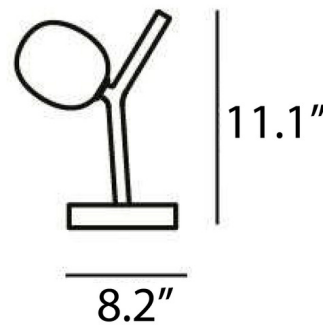

CLICK TO VIEW PRODUCT

Notes: