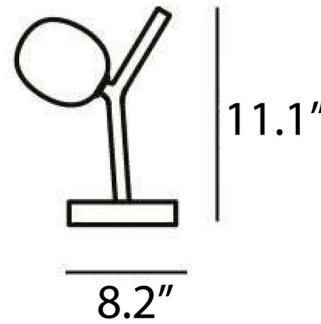

CLICK TO VIEW PRODUCT

Notes: