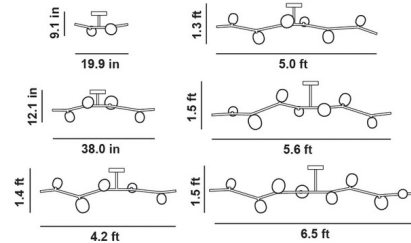

Specifications

COLOR Transparent Smoke Grey
 BODY FINISH Anthracite
 WATTAGE 2.4W
 DIMMER Not Dimmable
 DIMENSIONS 19.9"L x 9.1"H
 BULB NOT INCLUDED 2 x JC/G4 (bipin)/1.2W/12V LED
 COUNTRY OF ORIGIN Czech Republic