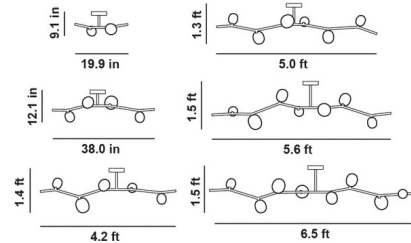

Specifications

COLOR	Transparent Smoke Grey
BODY FINISH	Anthracite
WATTAGE	2.4W
DIMMER	Not Dimmable
DIMENSIONS	19.9"L x 9.1"H
BULB NOT INCLUDED	2 x JC/G4 (bipin)/1.2W/12V LED
COUNTRY OF ORIGIN	Czech Republic