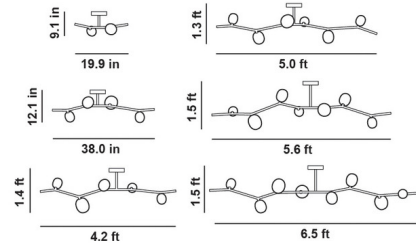

### Specifications

COLOR	Transparent Smoke Grey
BODY FINISH	Anthracite
WATTAGE	2.4W
DIMMER	Not Dimmable
DIMENSIONS	19.9"L x 9.1"H
BULB NOT INCLUDED	2 x JC/G4 (bipin)/1.2W/12V LED
COUNTRY OF ORIGIN	Czech Republic