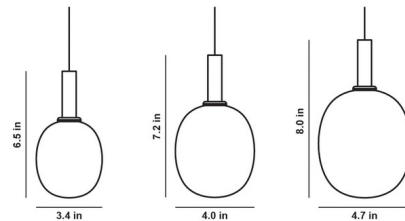

Description

The Ivy Single Pendant features a single handblown Glass shade pendant that can stand alone or be placed together to create a custom composition.

Shown in white / transparent smoke grey

Specifications

COLOR Transparent Smoke Grey
BODY FINISH White
WATTAGE 12W
DIMMER Not Dimmable
DIMENSIONS 3.3"W x 6.5"H
BULB NOT INCLUDED 1 x JC/G4 (bipin)/1.2W/12V LED
COUNTRY OF ORIGIN Czech Republic

CLICK TO VIEW PRODUCT