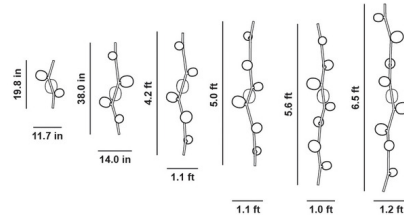

### Specifications

COLOR	Transparent Light Pink
BODY FINISH	White
WATTAGE	2.4W
DIMMER	Not Dimmable
DIMENSIONS	11.7"W x 19.8"H
BULB NOT INCLUDED	2 x JC/G4 (bipin)/1.2W/12V LED
COUNTRY OF ORIGIN	Czech Republic