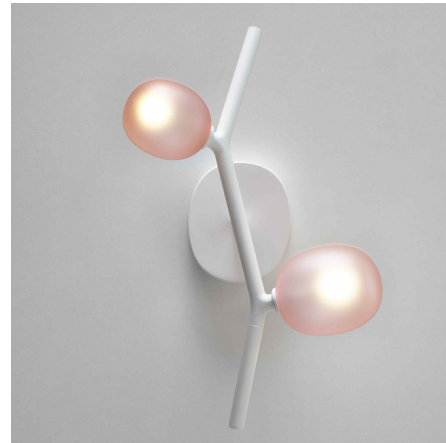

## Ivy Wall Light By Brokis

### Description

The Ivy Wall Light offers a beauty and a strength drawn from nature. Inspired by an ivy plant growing up a wall, it features handblown glass shades that are available in a variety of colors.

Shown in white / transparent light pink

### Specifications

COLOR	Transparent Light Pink
BODY FINISH	White
WATTAGE	2.4W
DIMMER	Not Dimmable
DIMENSIONS	11.7"W x 19.8"H
BULB NOT INCLUDED	2 x JC/G4 (bipin)/1.2W/12V LED
COUNTRY OF ORIGIN	Czech Republic