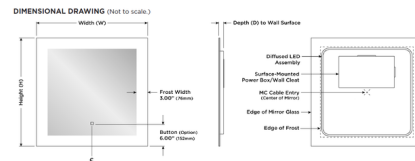

CLICK TO VIEW PRODUCT

Notes: