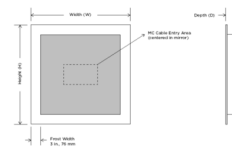

CLICK TO VIEW PRODUCT

Notes: