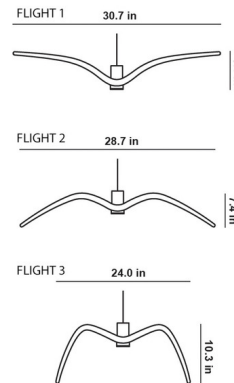

Shown in black anodized / smoke grey

Specifications

| | |
|-------------------|-----------------------------|
| COLOR | Smoke Grey |
| BODY FINISH | Black Anodized |
| WATTAGE | 6.5W |
| DIMMER | Not Dimmable |
| DIMENSIONS | 28.7"W x 7.4"H |
| BULB NOT INCLUDED | 1 x MR16/GU10/6.5W/120V LED |
| COUNTRY OF ORIGIN | Czech Republic |

Technical Information

| | |
|--------------------|---------------------|
| PRODUCT DIMENSIONS | Canopy: 5.1"W x 1"H |
|--------------------|---------------------|

CLICK TO VIEW PRODUCT

Notes: