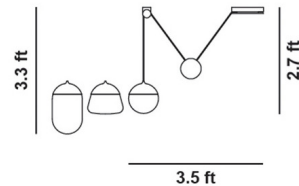

### Specifications

COLOR . . . . . Transparent Smoke Grey  
BODY FINISH . . . . . Matte Black  
WATTAGE . . . . . 15W  
DIMMER . . . . . Not Dimmable  
DIMENSIONS . . . . . 41.7"L x 32.9"H  
INTEGRATED LED MODULE . . . . . 1 x LED/15W/120V LED  
COUNTRY OF ORIGIN . . . . . Czech Republic

### Technical Information

PRODUCT DIMENSIONS . . . . . Canopy: 9.8"W x 1.9"H  
COLOR RENDERING . . . . . 90 CRI  
LAMP COLOR . . . . . 2700K

CLICK TO VIEW PRODUCT

Notes: