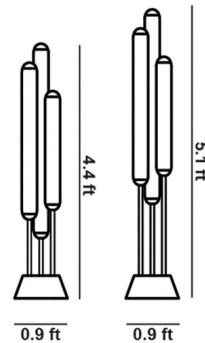

### Specifications

COLOR	Triplex Opal
BODY FINISH	Matte White
WATTAGE	45W
DIMMER	N/A
DIMENSIONS	11"W x 53.1"H
INTEGRATED LED MODULE	3 x LED/15W/120V LED
COUNTRY OF ORIGIN	Czech Republic