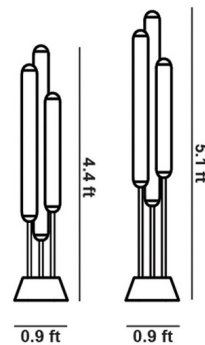

Description

The Puro Floor Lamp uses clean lines and simple silhouettes to bring ambient light into any space. On/Off switch on cord.

Shown in matte white / triplex opal

Specifications

COLOR	Triplex Opal
BODY FINISH	Matte White
WATTAGE	45W
DIMMER	N/A
DIMENSIONS	11"W x 53.1"H
INTEGRATED LED MODULE	3 x LED/15W/120V LED
COUNTRY OF ORIGIN	Czech Republic