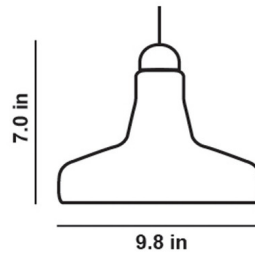

Shown in brushed stainless steel / triplex opal

Specifications

COLOR	Transparent Smoke Grey
BODY FINISH	Brushed Stainless Steel
WATTAGE	6.5W
DIMMER	Not Dimmable
DIMENSIONS	9.8"W x 7"H
BULB NOT INCLUDED	1 x MR16/GU10/6.5W/120V LED
COUNTRY OF ORIGIN	Czech Republic