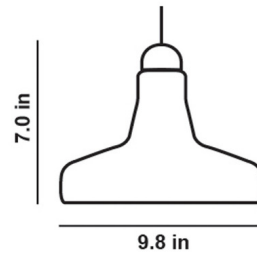

### Specifications

COLOR	Triplex Opal
BODY FINISH	Brushed Stainless Steel
WATTAGE	6.5W
DIMMER	Not Dimmable
DIMENSIONS	9.8"W x 7"H
BULB NOT INCLUDED	1 x MR16/GU10/6.5W/120V LED
COUNTRY OF ORIGIN	Czech Republic

### Technical Information

PRODUCT DIMENSIONS	Canopy: 5.1"W x 1"H
--------------------	---------------------

CLICK TO VIEW PRODUCT

Notes: