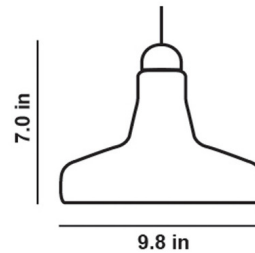

### Specifications

COLOR . . . . . Triplex Opal  
BODY FINISH . . . . . Brushed Stainless Steel  
WATTAGE . . . . . 6.5W  
DIMMER . . . . . Not Dimmable  
DIMENSIONS . . . . . 9.8"W x 7"H  
BULB NOT INCLUDED . . . . . 1 x MR16/GU10/6.5W/120V LED  
COUNTRY OF ORIGIN . . . . . Czech Republic

### Technical Information

PRODUCT DIMENSIONS . . . . . Canopy: 5.1"W x 1"H

CLICK TO VIEW PRODUCT

Notes: