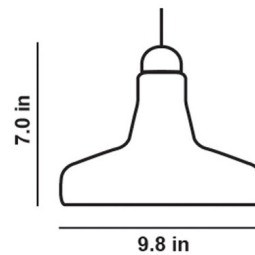

Shown in brushed stainless steel / triplex opal

Specifications

COLOR	Transparent Black
BODY FINISH	Brushed Stainless Steel
WATTAGE	6.5W
DIMMER	Not Dimmable
DIMENSIONS	9.8"W x 7"H
BULB NOT INCLUDED	1 x MR16/GU10/6.5W/120V LED
COUNTRY OF ORIGIN	Czech Republic