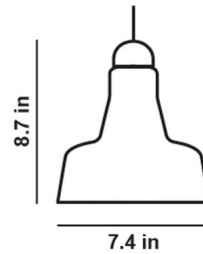

### Specifications

COLOR	Triplex Opal
BODY FINISH	Brushed Stainless Steel
WATTAGE	6.5W
DIMMER	Not Dimmable
DIMENSIONS	7.4"W x 8.7"H
BULB NOT INCLUDED	1 x MR16/GU10/6.5W/120V LED
COUNTRY OF ORIGIN	Czech Republic

### Technical Information

PRODUCT DIMENSIONS	Canopy: 5.1"W x 1"H
--------------------	---------------------

CLICK TO VIEW PRODUCT

Notes: