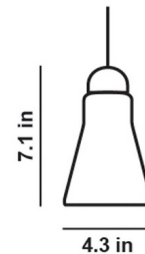

By Brokis

Description

The Shadows Narrow Exterior Pendant features a sleek silhouette of handblown Glass available in a variety of colors. Choice of Acid-Etched or Glossy Glass. NOTE: Cord Length must be specified upon ordering and is not field-adjustable. Please contact our sales team.

Shown in brushed stainless steel / triplex opal

Specifications

COLOR Triplex Opal
BODY FINISH Brushed Stainless Steel
WATTAGE 6.5W
DIMMER Not Dimmable
DIMENSIONS 4.25"W x 7"H
BULB NOT INCLUDED 1 x MR16/GU10/6.5W/120V LED
COUNTRY OF ORIGIN Czech Republic

Technical Information

PRODUCT DIMENSIONS Canopy: 5.1"W x 1"H

CLICK TO VIEW PRODUCT

Notes: