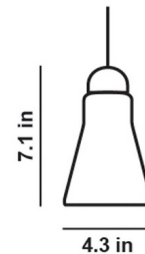

By Brokis

Description

The Shadows Narrow Exterior Pendant features a sleek silhouette of handblown Glass available in a variety of colors. Choice of Acid-Etched or Glossy Glass. NOTE: Cord Length must be specified upon ordering and is not field-adjustable. Please contact our sales team.

Shown in brushed stainless steel / triplex opal

Specifications

COLOR	Triplex Opal
BODY FINISH	Brushed Stainless Steel
WATTAGE	6.5W
DIMMER	Not Dimmable
DIMENSIONS	4.25"W x 7"H
BULB NOT INCLUDED	1 x MR16/GU10/6.5W/120V LED
COUNTRY OF ORIGIN	Czech Republic

Technical Information

PRODUCT DIMENSIONS	Canopy: 5.1"W x 1"H
--------------------	---------------------

CLICK TO VIEW PRODUCT

Notes: