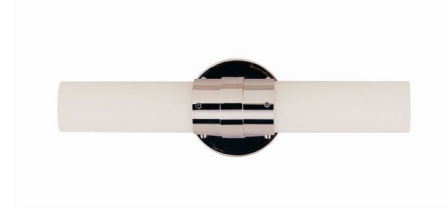

Lightology

lightology.com
866-954-4489
04-25-26

Project: _____

Company: _____

Location: _____ Fixture Type: _____

SPEC #: **TRG105516**

Approved On: _____ Approved By: _____

Solstice Bathroom Vanity Light

By Trans Globe

Description

The Solstice Bathroom Vanity Light brings a clean simple beauty to your interior space. The cylindrical glass diffusers are held by a clean metal band, adding a contemporary look to your room. Available in two sizes.

Shown in polished chrome / frosted

Specifications

COLOR	Frosted
BODY FINISH	Polished Chrome
WATTAGE	120W
DIMMER	Standard 120V
DIMENSIONS	15.5"W x 4.5"H x 5"D
BULB NOT INCLUDED	2 x T10/Medium (E26)/60W/120V Halogen
COUNTRY OF ORIGIN	China