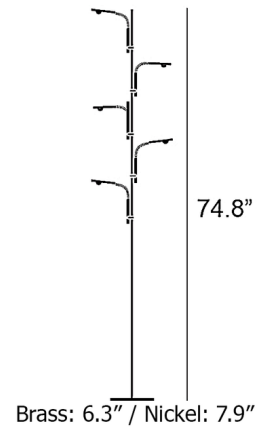

### Specifications

COLOR	Clear
BODY FINISH	Nickel
WATTAGE	5W
DIMMER	Included
DIMENSIONS	7.9"W x 74.8"H
INTEGRATED LED MODULE	5 x LED/1W/120V LED
COUNTRY OF ORIGIN	Italy