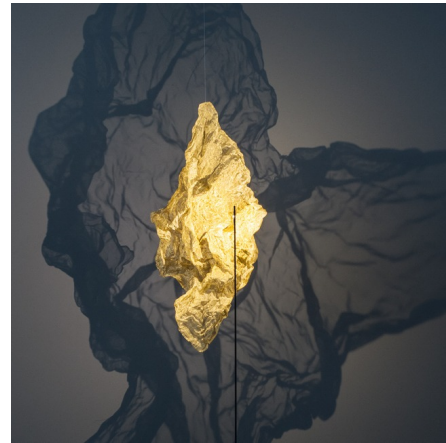

## Shadow Standing Lamp

By Catellani & Smith

### Description

Shadow is a piece of metal cloth suspended in space and illuminated by a LED. Darkness surrounds the shadow of the cloth. Sheer simplicity. Plug driver 110-240V with interchangeable plugs and cord dimmer. The fixture features a Matte Black painted copper rod, Black Base and a Brass Net. 110 volt plug in with dimmable driver.

Shown in black / amber