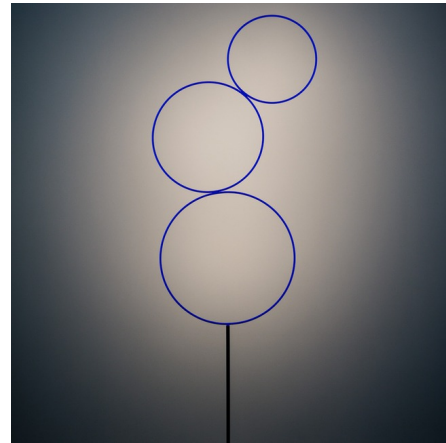

Lightology

lightology.com
866-954-4489
06-04-26

Project: _____

Company: _____

Location: _____ Fixture Type: _____

SPEC #: **CTS105759**

Approved On: _____ Approved By: _____

Sorry Giotto Floor Lamp By Catellani & Smith

Description

Sorry Giotto Standing Lamp is made from a rough iron base and structure and blue hand painted copper rings. Sixteen 1-watt, 120 volt LED lamps are included. Dimensions: 23.6W x 87H x 23.6D.

Shown in nickel plated

Specifications

COLOR N/A
BODY FINISH Nickel Plated
WATTAGE 16W
DIMMER Dimmable
DIMENSIONS 23.6"W x 87"H x 23.6"D
INTEGRATED LED MODULE 16 x LED/1W/120V LED
COUNTRY OF ORIGIN Italy

Technical Information

LAMP COLOR 2800K
LUMENS/WATT 1,440.00
LUMINOUS FLUX 1440 lumens

CLICK TO VIEW PRODUCT

Notes: