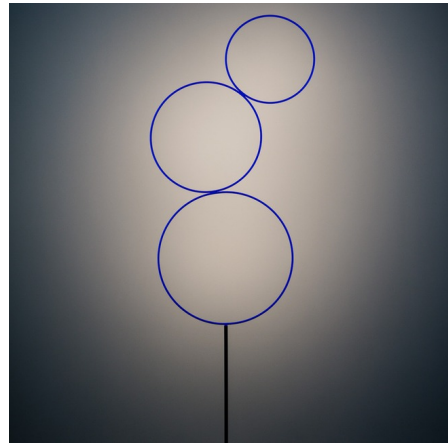

Lightology

lightology.com
866-954-4489
04-15-26

Project: _____

Company: _____

Location: _____ Fixture Type: _____

SPEC #: **CTS105759**

Approved On: _____ Approved By: _____

Sorry Giotto Floor Lamp By Catellani & Smith

Description

Sorry Giotto Standing Lamp is made from a rough iron base and structure and blue hand painted copper rings. Sixteen 1-watt, 120 volt LED lamps are included. Dimensions: 23.6W x 87H x 23.6D.

Shown in nickel plated

Specifications

COLOR N/A
BODY FINISH Nickel Plated
WATTAGE 16W
DIMMER Dimmable
DIMENSIONS 23.6"W x 87"H x 23.6"D
INTEGRATED LED MODULE 16 x LED/1W/120V LED
COUNTRY OF ORIGIN Italy

Technical Information

LAMP COLOR 2800K
LUMENS/WATT 1,440.00
LUMINOUS FLUX 1440 lumens

CLICK TO VIEW PRODUCT

Notes: