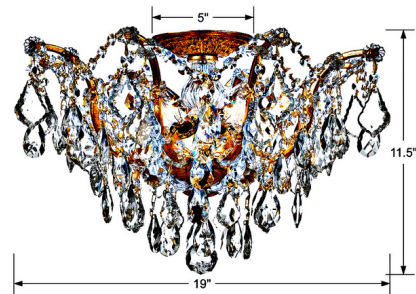

Lightology

lightology.com
866-954-4489
05-25-26

Project: _____

Company: _____

Location: _____ Fixture Type: _____

SPEC #: **CRY1057651**

Approved On: _____ Approved By: _____

Filmore Semi Flush Ceiling Light By Crystorama

Description

The Filmore Semi Flush Ceiling Light adds a timeless look to your interior space. Faceted cut crystals hang in various shapes and sizes from the ornate steel frame. Canopy: 5 inch diameter.

Shown in antique gold / crystal

Specifications

COLOR	Crystal
BODY FINISH	Antique Gold
WATTAGE	300W
DIMMER	Standard 120V
DIMENSIONS	19"W x 11.5"H
BULB NOT INCLUDED	5 x B10/Candelabra (E12)/60W/120V Incandescent
OTHER BULB OPTIONS	5 x B10/Candelabra (E12)/120V LED
COUNTRY OF ORIGIN	China