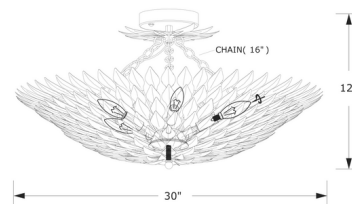

Lightology

lightology.com
866-954-4489
04-22-26

Project: _____

Company: _____

Location: _____ Fixture Type: _____

SPEC #: **CRY1057698**

Approved On: _____ Approved By: _____

Broche Bowl Chain Semi-Flush Ceiling Light By Crystorama

Description

The Broche Bowl Chain Semi-Flush Ceiling Light brings a tailored elegance to your interior space. The smooth petal inspired metal frame directs light upwards to produce a pleasant indirect glow..

Specifications

COLOR	N/A
BODY FINISH	Antique Gold
WATTAGE	360W
DIMMER	Standard 120V
DIMENSIONS	24.5"W x 11"H
BULB NOT INCLUDED	6 x B10/Candelabra (E12)/60W/120V Incandescent
OTHER BULB OPTIONS	6 x B10/Candelabra (E12)/120V LED
COUNTRY OF ORIGIN	China

Notes:

Shown in antique gold

CLICK TO VIEW PRODUCT