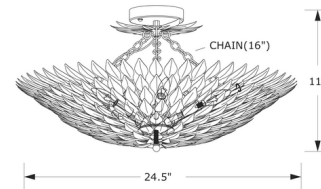

Shown in antique gold