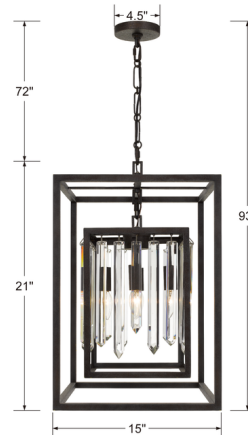

By Crystorama

Description

The Hollis Chandelier will bring a unique sparkle with a hint of industrialism look to your interior space. Features Clear crystals, resembling hanging icicles that reflect the light in all directions. Canopy: 5 inch diameter.

Shown in forged bronze / crystal

Specifications

COLOR	Crystal
BODY FINISH	Forged Bronze
WATTAGE	30W
DIMMER	Standard 120V
DIMENSIONS	21"W x 33.25"H
BULB NOT INCLUDED	6 x B10/Candelabra (E12)/5W/120V LED
OTHER BULB OPTIONS	6 x B10/Candelabra (E12)/60W/120V Incandescent
COUNTRY OF ORIGIN	China