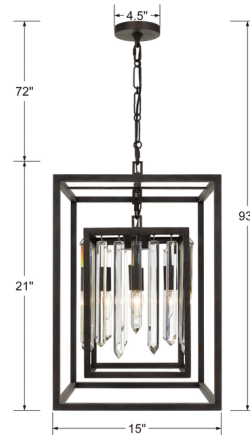

By Crystorama

Description

The Hollis Chandelier will bring a unique sparkle with a hint of industrialism look to your interior space. Features Clear crystals, resembling hanging icicles that reflect the light in all directions. Canopy: 5 inch diameter.

Shown in forged bronze / crystal

Specifications

COLOR	Crystal
BODY FINISH	Forged Bronze
WATTAGE	30W
DIMMER	Standard 120V
DIMENSIONS	21"W x 33.25"H
BULB NOT INCLUDED	6 x B10/Candelabra (E12)/5W/120V LED
OTHER BULB OPTIONS	6 x B10/Candelabra (E12)/60W/120V Incandescent
COUNTRY OF ORIGIN	China