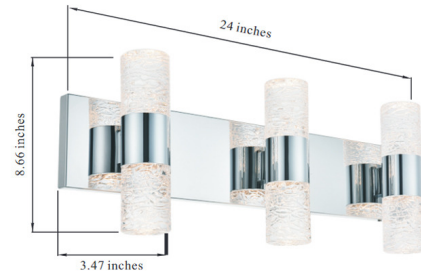

### Description

The Vega Bathroom Vanity Light brings a decorative elegance to your interior space. The unique textured glass reflects light beautifully across your room.

Shown in chrome / clear

### Specifications

COLOR . . . . . Clear  
BODY FINISH . . . . . Chrome  
WATTAGE . . . . . 24W  
DIMMER . . . . . Low Voltage Electronic  
DIMENSIONS . . . . . 24"W x 8.66"H x 3.47"D  
INTEGRATED LED MODULE . . . . . 6 x LED/4W/120V LED