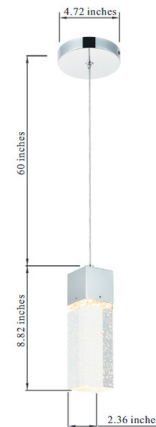

CLICK TO VIEW PRODUCT

Notes: